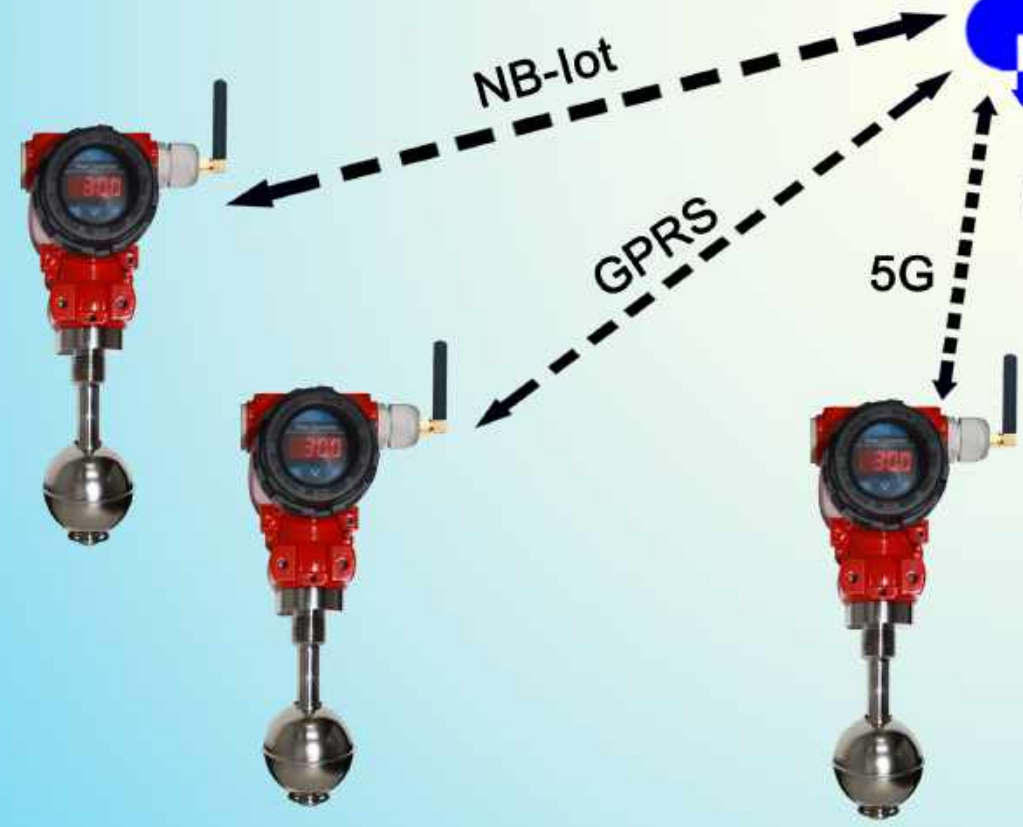

LoRa Gateway  
Concentrator

Platform  
Manage

Cloud

HTTPS

MQTT

Network  
Server

PC

Please Contact:  
E-mail: [david@borus.com.tw](mailto:david@borus.com.tw)